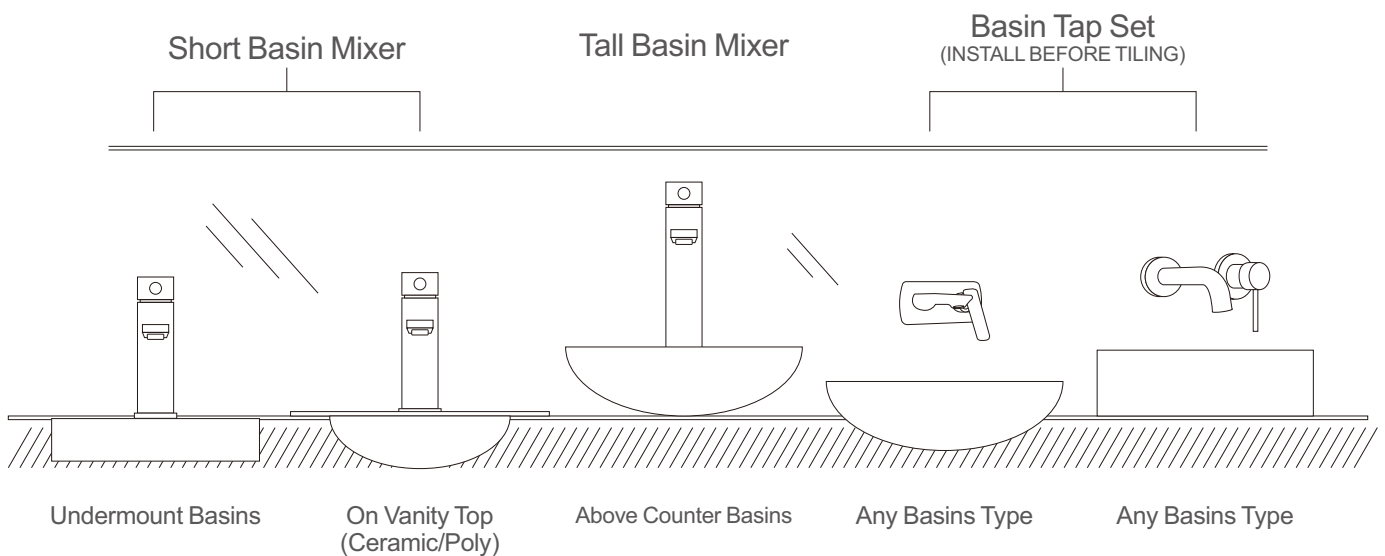

■ HOW TO SELECT YOUR BASIN MIXER