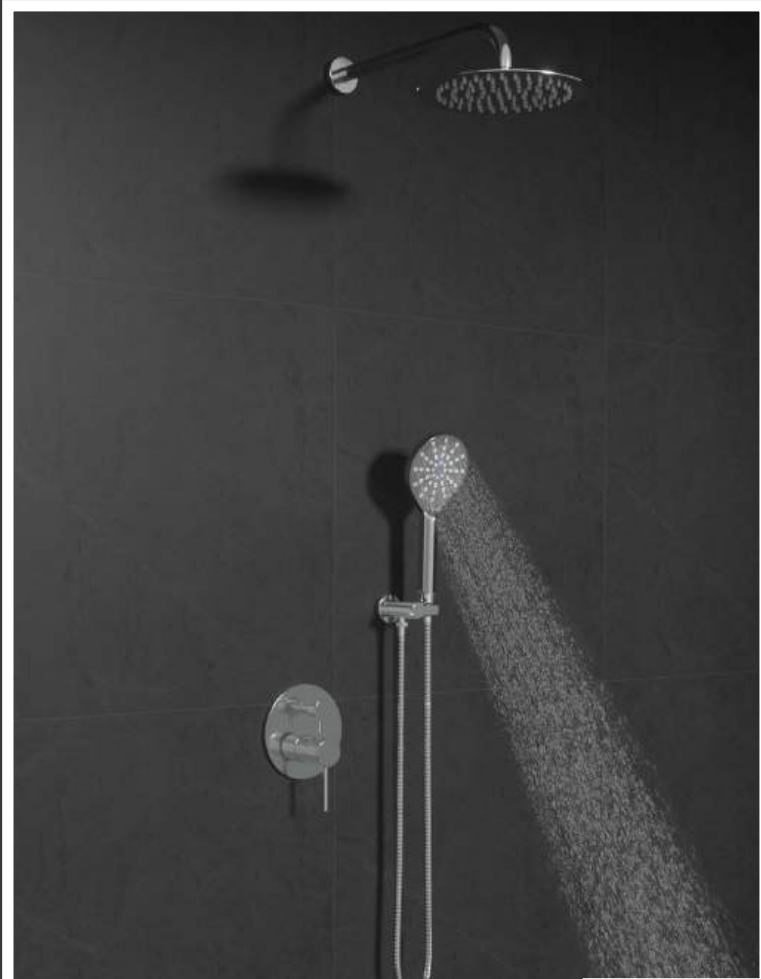

Standard

Bathroom Collection 2026/2027

Euro Wall Mixer With Chrome Twin Shower Set

(10" Stainless Steel Rainfall Shower
Head + ABS 3 Functions Handheld
Shower)

SKU:FA0106-2+SS2130-N+SS0002+HHS-S8

MYHOMEWARE
Bathroom Specialist

■ WALL MIXER WITH TWIN SHOWER SET

(SKU:FA0126-2+SS2128-A-N+SS0007+HHS-R11)

(SKU:FA0106-2+SS2130-N+SS0002+HHS-S8)

Step 1:

SHOWER MIXER

FA0126-2
Euro Round Chrome Shower
/Bath Wall Mixer

FA0126B-2
Euro Round Matt Black Shower
/Bath Wall Mixer

FA0106-2
Ottimo Chrome Shower
Wall Mixer For Shower/Bath

FA0106B-2
Ottimo Nero Black Shower/
Bath Wall Mixer For Shower/Bath

Step 2:

TWIN SHOWER

SS2128-A-N
Right Angle Round Chrome Twin
Shower Rail Top Water Inlet