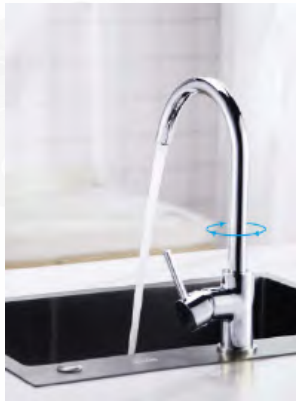

Classic

Pull Out

Pull Down

CLASSIC

KF1006

Euro Chrome Solid Brass Classic Round Mixer Tap with 360 Swivel for kitchen

KF1006B

Euro Round Electroplated Matt Black Kitchen Sink Mixer Tap 360° Swivel