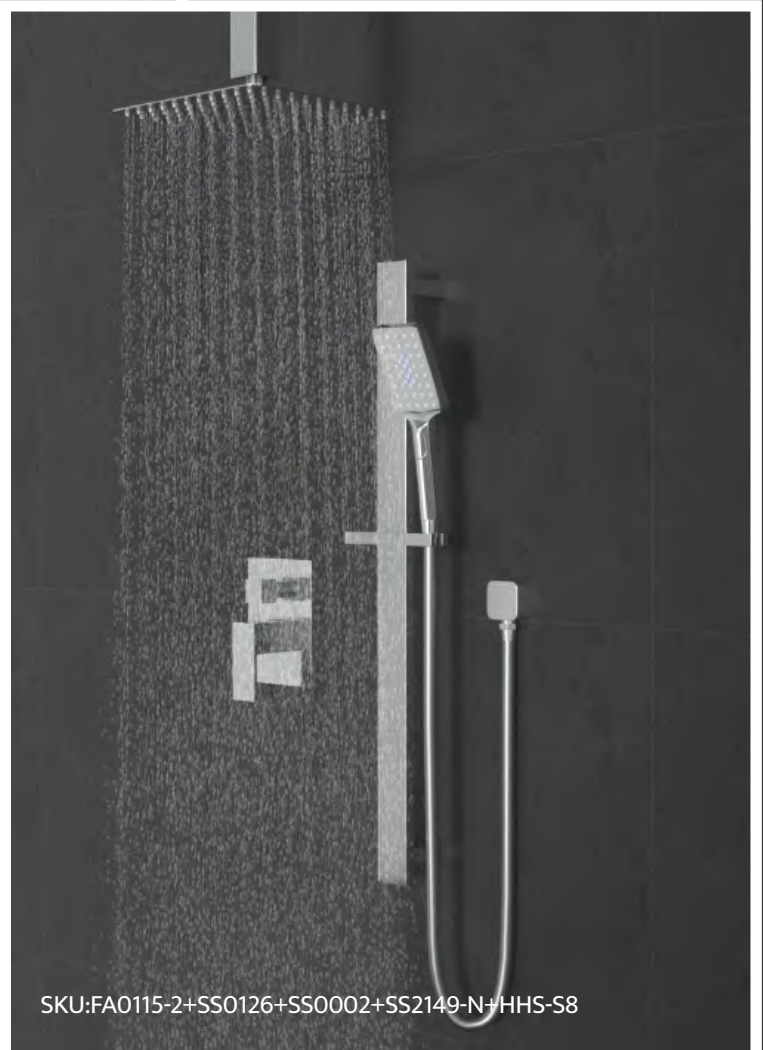

Euro Wall Mixer With Diverter Shower Set

(From Ceiling)

SKU:FA0115-2+SS0126+SS0002+SS2149-N+HHS-S8