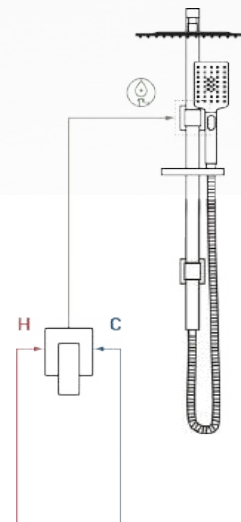

(SKU:FA0106-2+SS2130-N+SS0002+HHS-S8)