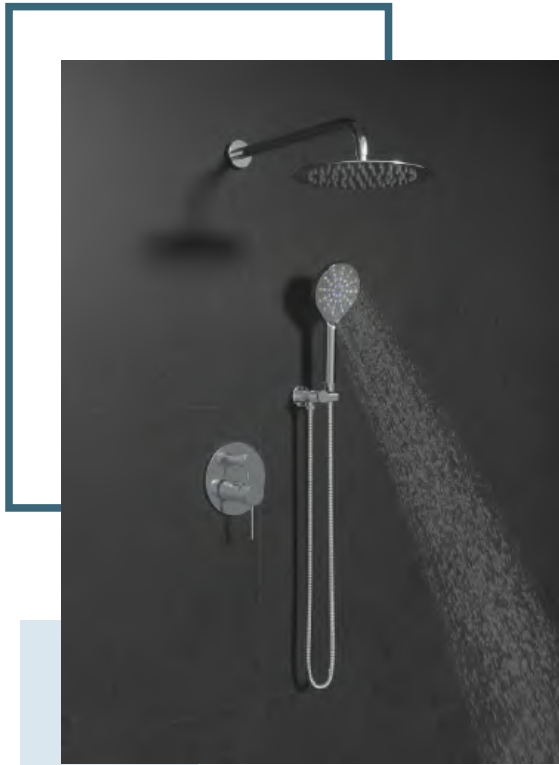

DIVERTER WALL MIXER SHOWER SETS