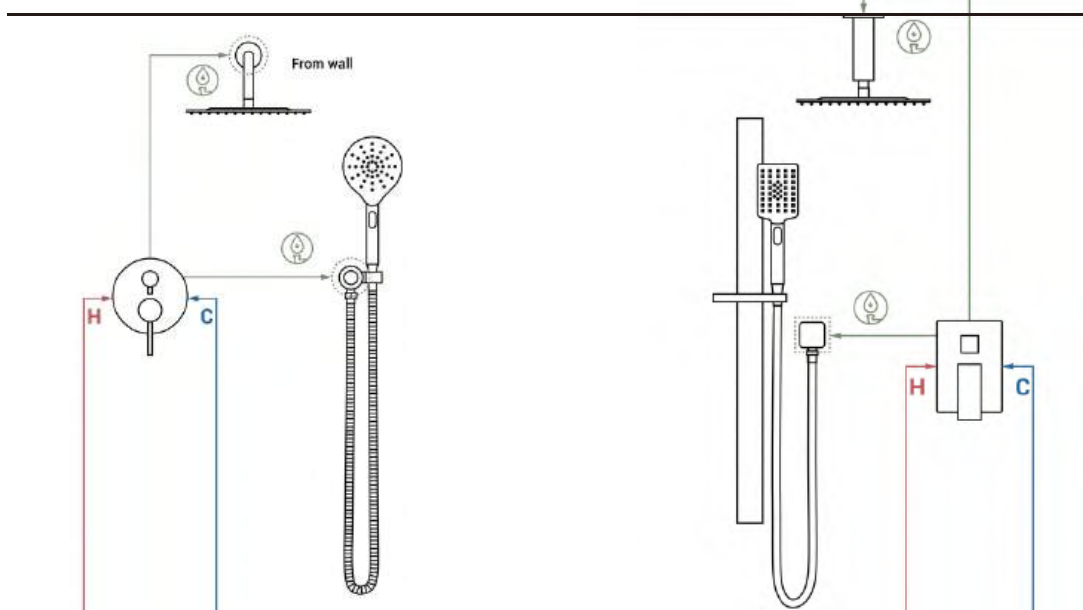

WALL MIXER WITH DIVERTER SHOWER SET

Ceiling

(SKU:FA0125-2+SS0108+SS0007+SS2131-N+HHS-S11)

(SKU:FA0115-2+SS0126+SS0002+SS2149-N+HHS-S8)