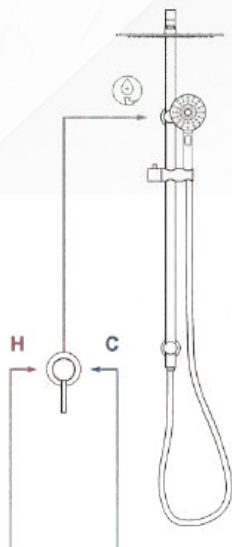

Standard

Bathroom Collection 2026/2027

Euro Wall Mixer With Chrome Twin Shower Set

(10" Stainless Steel Rainfall Shower
Head + ABS 3 Functions Handheld
Shower)

SKU:FA0106-2+SS2130-N+SS0002+HHS-S8

MYHOMEWARE
Bathroom Specialist

■ WALL MIXER WITH TWIN SHOWER SET

(SKU:FA0126-2+SS2128-A-N+SS0007+HHS-R11)

(SKU:FA0106-2+SS2130-N+SS0002+HHS-S8)

Step 1:

SHOWER MIXER

FA0126-2
Euro Round Chrome Shower
/Bath Wall Mixer

FA0126B-2
Euro Round Matt Black Shower
/Bath Wall Mixer